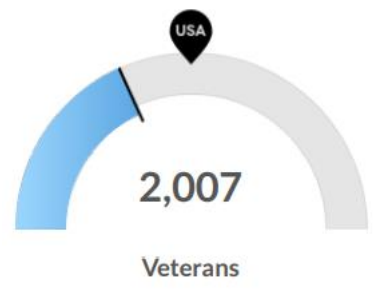

### Eagle County Population and Workforce

Eagle County has a very young population, with the largest portion being in the 25-44 age group (32%), and a median age of 37. The county has an above average amount of millennials, and a below average amount of those retiring soon.

## Population Characteristics

Eagle County, CO has 13,077 millennials (ages 25-39). The national average for an area this size is 11,366.

Retirement risk is low in Eagle County, CO. The national average for an area this size is 16,208 people 55 or older, while there are 13,840 here.

Racial diversity is low in Eagle County, CO. The national average for an area this size is 21,989 racially diverse people, while there are 18,204 here.

Eagle County, CO has 2,007 veterans. The national average for an area this size is 3,062.