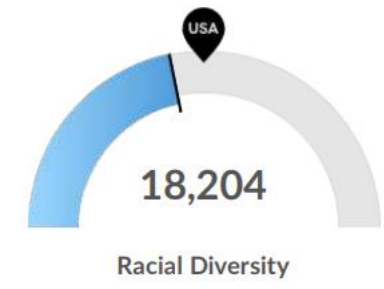

## Population Mix

Total Population: 54,929

Median Age: 37

### Eagle County Population and Workforce

Eagle County has a very young population, with the largest portion being in the 25-44 age group (32%), and a median age of 37. The county has an above average amount of millennials, and a below average amount of those retiring soon.

## Population Characteristics

Eagle County, CO has 13,077 millennials (ages 25-39). The national average for an area this size is 11,366.

Retirement risk is low in Eagle County, CO. The national average for an area this size is 16,208 people 55 or older, while there are 13,840 here.

Racial diversity is low in Eagle County, CO. The national average for an area this size is 21,989 racially diverse people, while there are 18,204 here.

Eagle County, CO has 2,007 veterans. The national average for an area this size is 3,062.