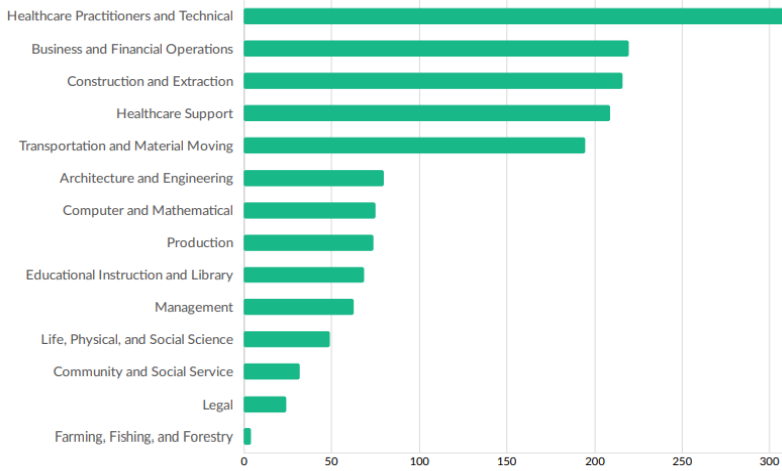

# EAGLE COUNTY, COLORADO

The Eagle County economy is dominated by the tourism and outdoor recreation sector, accounting for 45% of all jobs. The largest occupation is food preparation and serving related, which tends to be a lower paying job. The number one growing occupation, however, is healthcare practitioners and technical, which tends to be higher paying jobs, and is indicative of the county's growing healthcare sector.

## Largest Occupations

● Occupation Jobs    ● National Average

## Industry Mix

Total Jobs: 30,525  
Average Annual Wage: \$59,852

## Growing Occupations

● Occupation Jobs Growth