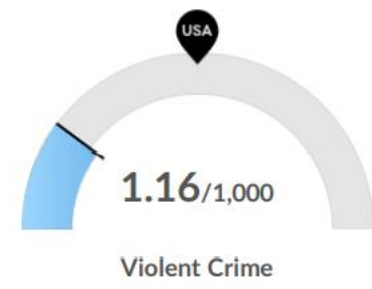

### Eagle County Population and Workforce

Eagle County has a very young population, with the largest portion being in the 25-44 age group (32%), and a median age of 37. The county has an above average amount of millennials, and a below average amount of those retiring soon.

## Population Characteristics

Eagle County, CO has 13,077 millennials (ages 25-39). The national average for an area this size is 11,366.

Retirement risk is low in Eagle County, CO. The national average for an area this size is 16,208 people 55 or older, while there are 13,840 here.

Racial diversity is low in Eagle County, CO. The national average for an area this size is 21,989 racially diverse people, while there are 18,204 here.

Eagle County, CO has 2,007 veterans. The national average for an area this size is 3,062.

Eagle County, CO has 1.16 violent crimes per 1,000 people. The national rate is 3.53 per 1,000 people.

Eagle County, CO has 9.23 property crimes per 1,000 people. The national rate is 19.79 per 1,000 people.