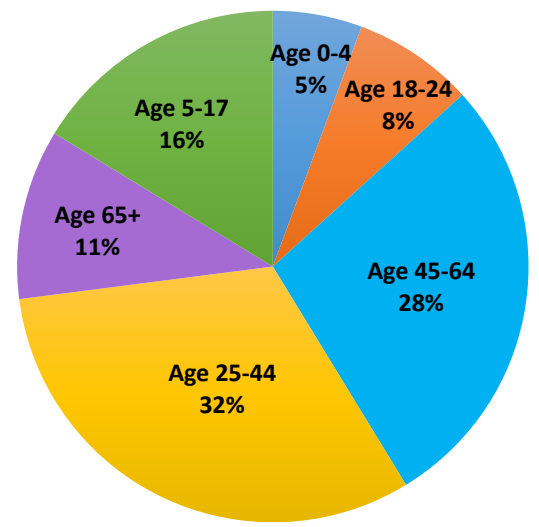

## Growing Occupations

● Occupation Jobs Growth

## Annual Average Wage by Industry

Industry	Annual Wage
<b>Total, All Industries</b>	<b>\$ 59,852</b>
Accommodation and Food Services	\$ 38,740
Arts, Entertainment, and Recreation	\$ 33,488
Retail Trade	\$ 44,564
Real Estate and Rental and Leasing	\$ 78,104
Construction	\$ 74,256
Health Care and Social Assistance	\$ 92,872
Professional and Technical Services	\$ 104,988
Information	\$ 63,388
Public Administration	\$ 70,200
Manufacturing	\$ 60,320
Agriculture, Forestry, Fishing & Hunting	\$ 54,704
Administrative and Waste Services	\$ 45,240
Educational Services	\$ 52,988
Finance and Insurance	\$ 103,844
Management of Companies and Enterprises	\$ 194,324
Mining	\$ 74,620
Other Services, Ex. Public Admin	\$ 50,700
Utilities	\$ 86,892
Transportation and Warehousing	\$ 54,756
Wholesale Trade	\$ 82,784

## Population Mix

Total Population: 54,929

Median Age: 37

### Eagle County Population and Workforce

Eagle County has a very young population, with the largest portion being in the 25-44 age group (32%), and a median age of 37. The county has an above average amount of millennials, and a below average amount of those retiring soon.