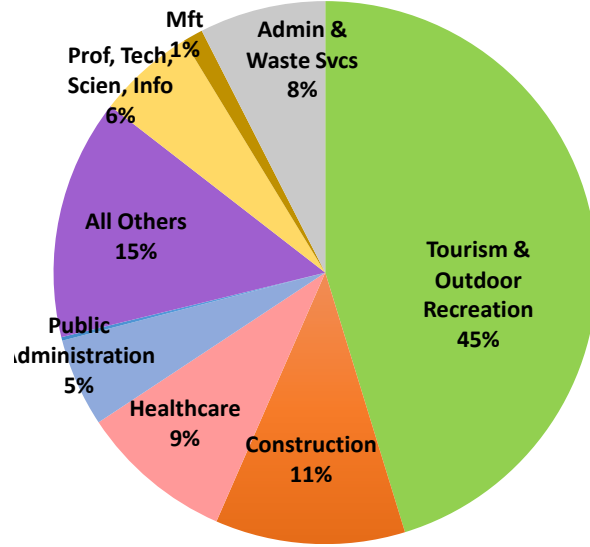

## Eagle County Community Assets

- Home to Vail and Beaver Creek Ski Ares, two internationally known resorts
- White River National Forest and Gore Range Mountains surround the Vail Valley, offering abundant year-round outdoor recreation activities
- Eagle County Regional Airport
- ECO Transit System
- Eagle County School District: 11 Elementary Schools; 7 Middle Schools; 5 High Schools
- Colorado Mountain College Campus in Edwards, CO
- Vail Health Hospital; Steadman Clinic
- County Seat: Eagle, CO

# EAGLE COUNTY, COLORADO

The Eagle County economy is dominated by the tourism and outdoor recreation sector, accounting for 45% of all jobs. The largest occupation is food preparation and serving related, which tends to be a lower paying job. The number one growing occupation, however, is healthcare practitioners and technical, which tends to be higher paying jobs, and is indicative of the county's growing healthcare sector.

## Largest Occupations

● Occupation Jobs    ● National Average

## Industry Mix

Total Jobs: 30,525  
Average Annual Wage: \$59,852