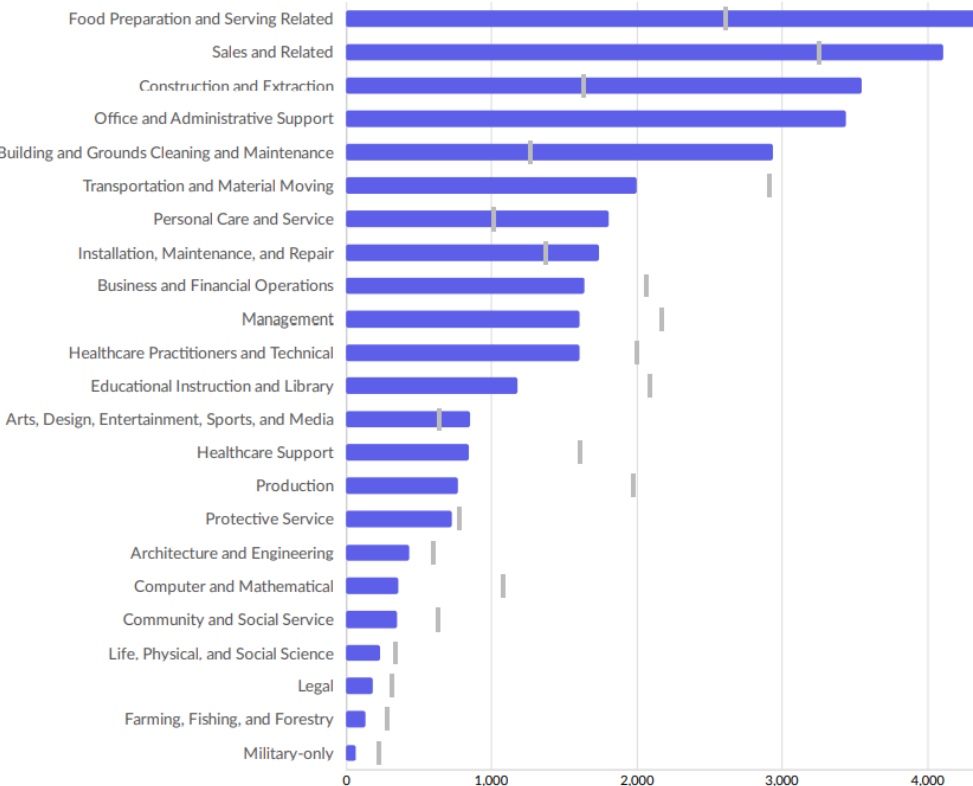

EAGLE COUNTY, COLORADO

The Eagle County economy is dominated by the tourism and outdoor recreation sector, accounting for 45% of all jobs. The largest occupation is food preparation and serving related, which tends to be a lower paying job. The number one growing occupation, however, is healthcare practitioners and technical, which tends to be higher paying jobs, and is indicative of the county's growing healthcare sector.

Largest Occupations

● Occupation Jobs   ● National Average